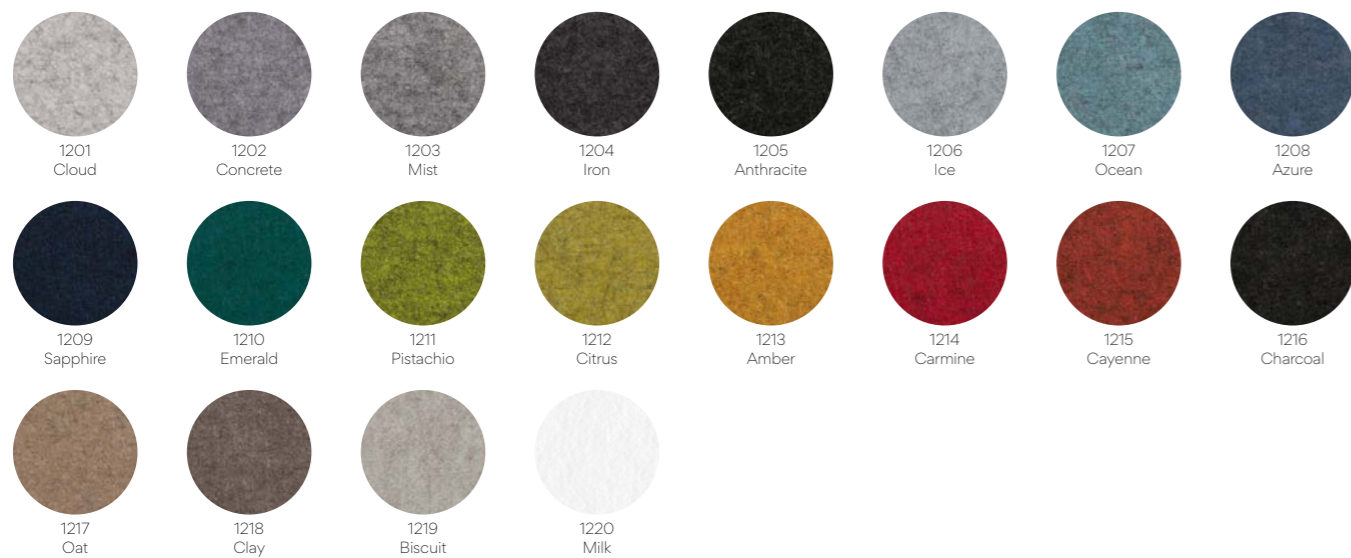

ARCHI felt ecoPET 12 mm

EN The high-quality PET sound panels are robust, durable, and have a slightly textile surface that can be washed. They have excellent sound-absorbing properties, are flame-resistant and recyclable.

DE Hochwertige PET-Akustikplatten sind massiv, strapazierfähig, mit einer leicht textilen Oberfläche, die gewaschen werden kann. Sie haben hervorragende Schalldämmeigenschaften, sind schwer entflammbar und können recycelt werden.

ARCHI felt ecoPET properties

Measurements

2800 mm × 1200 mm × 12 mm

gross size

Flammability Class

B-s1,d0

Acoustic values

Mounting method	Directly on the wall	50 mm cavity	50 mm cavity + 50 mm rockwool	100 mm cavity	100 mm cavity + 100 mm rockwool
NRC (100–5000 Hz)	0.40	0.75	0.95	0.80	1.00
aw (100–5000 Hz)	0.25	0.60	1.00	0.80	0.95
Acoustic Class	D	C	A	B	A