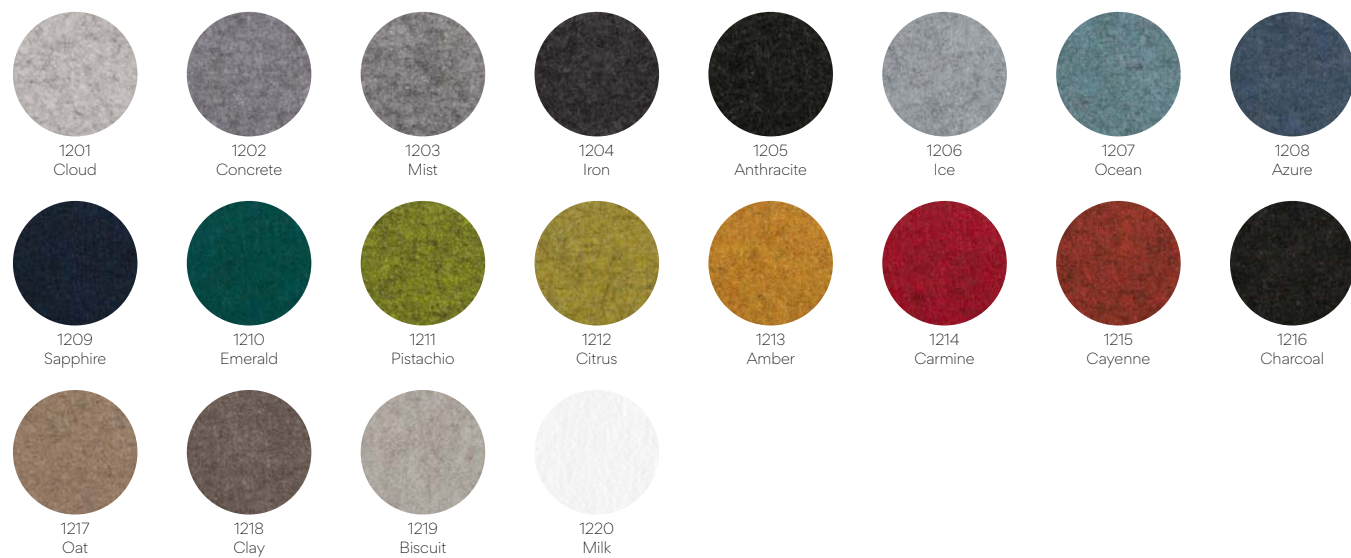

# ARCHI felt ecoPET 12 mm

**EN** The high-quality PET sound panels are robust, durable, and have a slightly textile surface that can be washed. They have excellent sound-absorbing properties, are flame-resistant and recyclable.

# ARCHI felt ecoPET properties