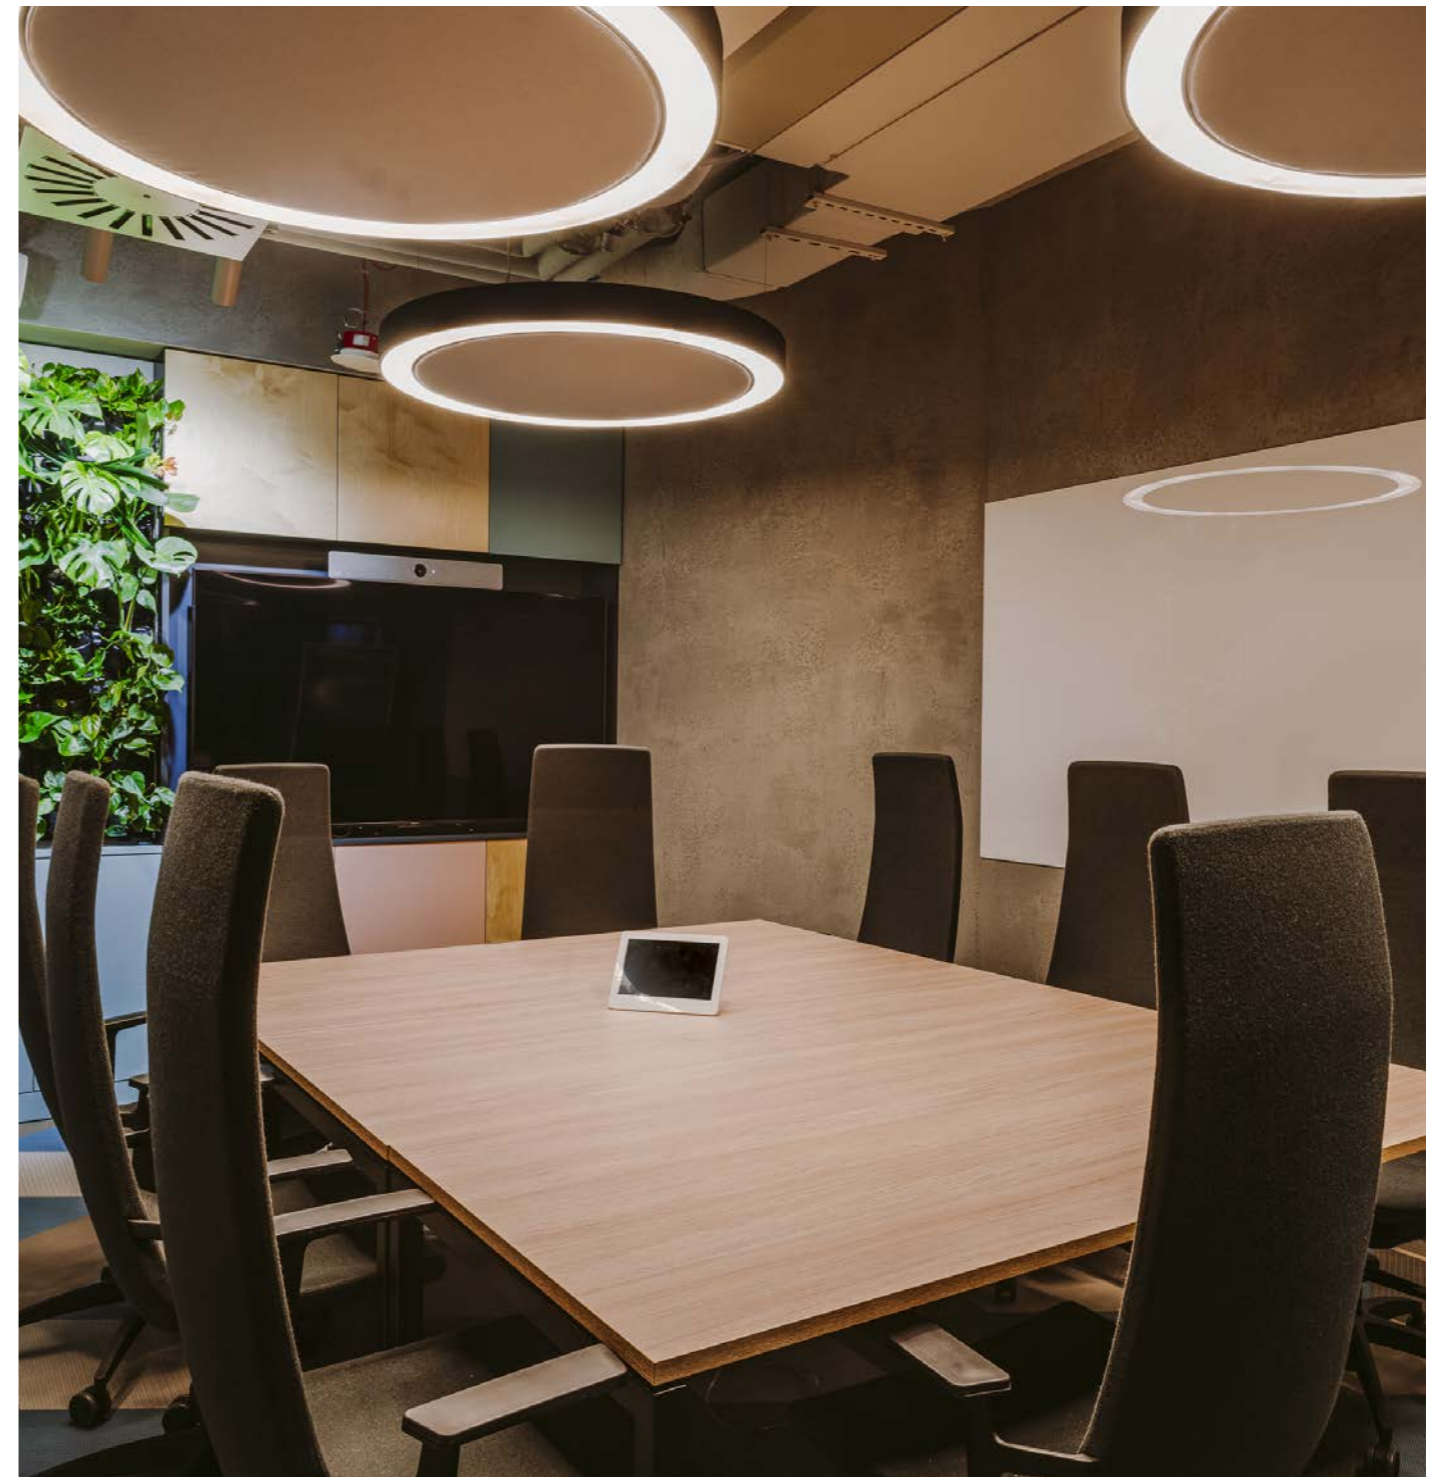

Create my unique code!

2103 - 01 - 2 - ▲ - ● - ◆ - 00 - 2 - ◆

VODENO TRZOP ARCHITEKCI